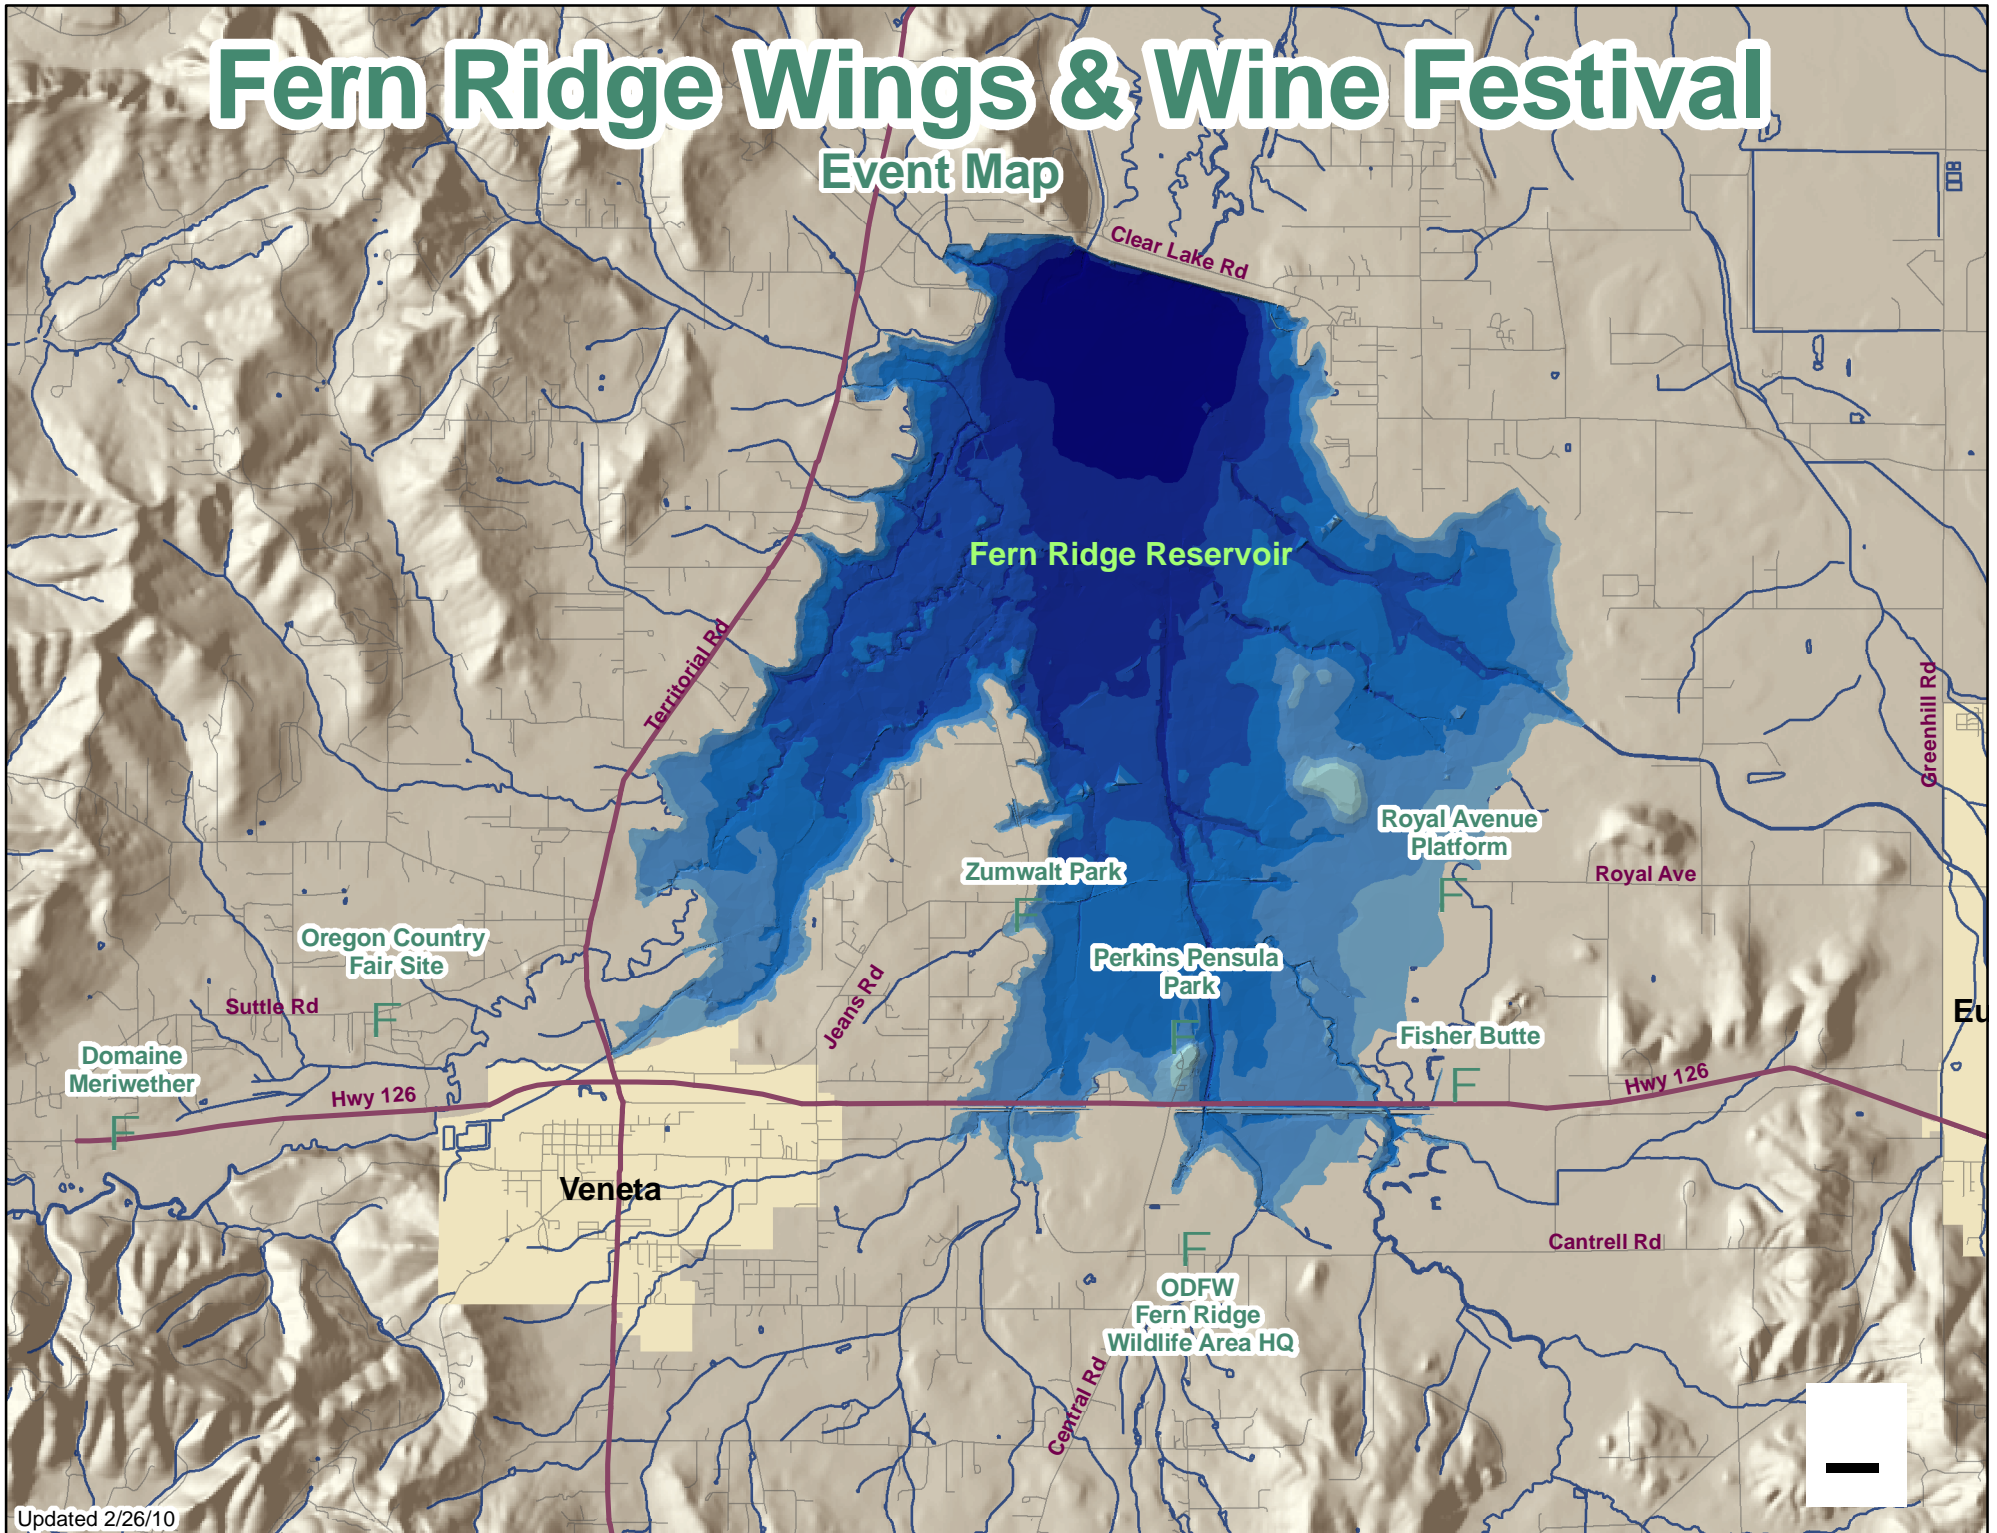

# Fern Ridge Wings & Wine Festival

Event Map

### **Domaine Meriwether**

- From Beltline Hwy turn right on W. 11<sup>th</sup> Ave.
- Head west on W 11th Ave/OR-126 W.  
Continue to follow OR-126 W 7.2 miles to Veneta.
- Turn right at gravel driveway (approximately 2.4 miles past Hwy 126/Territorial Hwy intersection).

### **Perkins Peninsula Park**

- From Domaine Meriwether head east on Hwy 126 to Territorial (approximately 5.4 miles).
- Turn left at Perkins Peninsula Park and enter through gate.

### **Royal Avenue Viewing Platform and Gate**

- From Domaine Meriwether head east on Hwy 126 to Territorial (approximately 7.7 miles).
- Turn left at Fisher Road, heading north (approximately 1.2 miles).
- Turn left at Royal Avenue, heading west (approximately 0.6 miles).